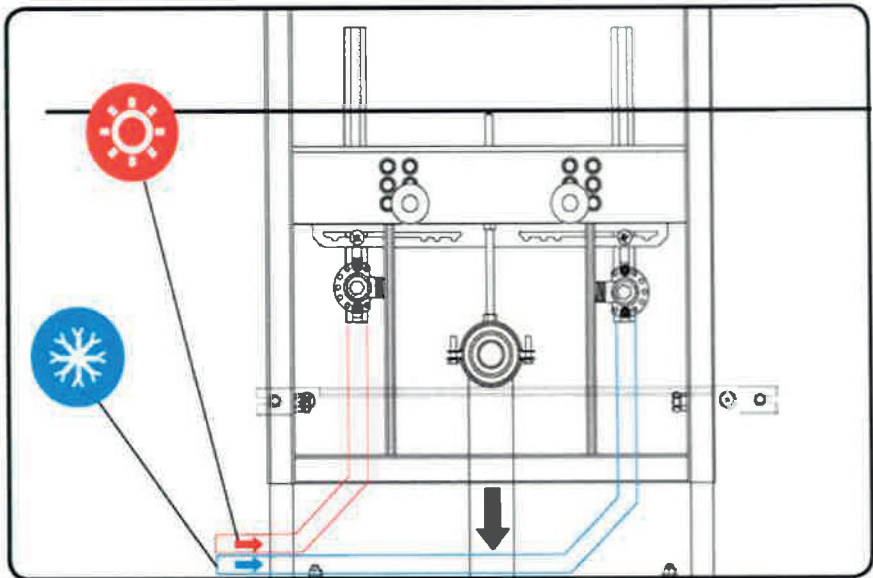

F2-0053

M130094 REV 5 09/02/2019