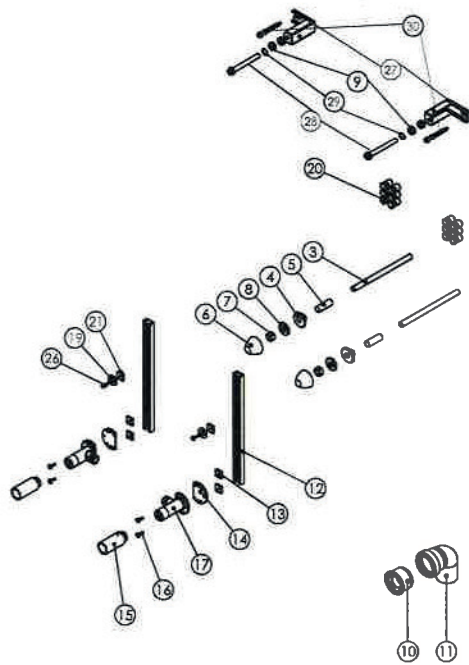

Fossil**Natura**

Bastidor para bidet suspendido
MANUAL DE INSTALACIÓN

1	GR0420/202	SHIELD PROFILE	1
2	GR0842G	FOOT FRAME	2
3	GR0268	STUD M12x190mm	2
4	GR0052	STUD BEARING	2
5	GR0017	STUD CASE	2
6	GR0055	STUD SCREW COVER	2
7	GR0016	M12 NUT	2
8	GR0054	M12 WASHER	2
9	GR0161	M10 NUT	4
10	GR0354	ADAPTER SEAL	1
11	GR0896	SQUATTING PAN ELBOW	1
12	GR0523	C PROFILE ALUMINIUM	2
13	GR0522S900	M4 SQUARE NUT	4
14	GR0524	ELBOW FLANGE RUBBER	2
15	GR0345	FLANGED ELBOW PLUG	2
16	GR0281	M4X16 SCREW	4
17	GR0224	1/2MX11/2F ELBOW FLANGE	2
18	GR0485	STEEL DOWEL SET	1
19	GR0099	M6 WASHER	2
20	GR0977	RIVET NUT	12
21	GR0521	M6 SQUARE NUT	2
22	GR0076	METAL BRACKET	1
23	GR0138	STUD BOLT M8X150	1
24	GR0342	FLANGED NUT M8	2
25	GR0128	PRODUCT PACKAGE	1
26	GR0520	M6X12 SCREW	2
27	GR0525	WALL MOUNTING BRACKET	2
28	GR0386	M10 BOLT	2
29	GR0272	M10 WASHER	2
30	GR0484	3 PIECES FIXING FOR BRICK WALL	1