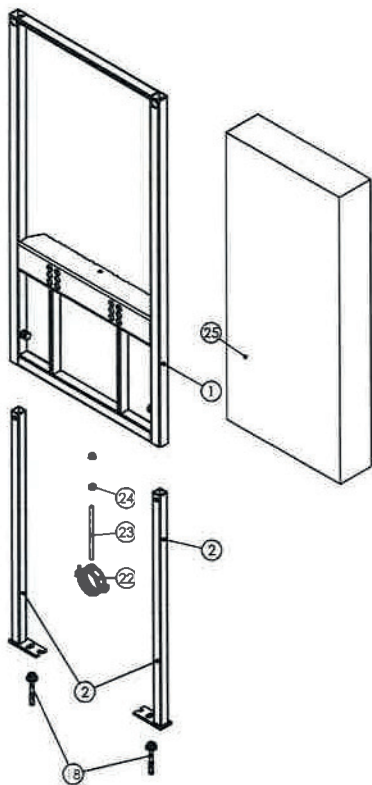

Fossil**Natura**

Bastidor para bidet suspendido
MANUAL DE INSTALACIÓN

1	GR0420/202	SHIELD PROFILE	1
2	GR0842G	FOOT FRAME	2
3	GR0268	STUD M12x190mm	2
4	GR0052	STUD BEARING	2
5	GR0017	STUD CASE	2
6	GR0055	STUD SCREW COVER	2
7	GR0016	M12 NUT	2
8	GR0054	M12 WASHER	2
9	GR0161	M10 NUT	4
10	GR0354	ADAPTER SEAL	1
11	GR0896	SQUATTING PAN ELBOW	1
12	GR0523	C PROFILE ALUMINIUM	2
13	GR0522S900	M4 SQUARE NUT	4
14	GR0524	ELBOW FLANGE RUBBER	2
15	GR0345	FLANGED ELBOW PLUG	2
16	GR0281	M4X16 SCREW	4
17	GR0224	1/2MX11/2F ELBOW FLANGE	2
18	GR0485	STEEL DOWEL SET	1
19	GR0099	M6 WASHER	2
20	GR0977	RIVET NUT	12
21	GR0521	M6 SQUARE NUT	2
22	GR0076	METAL BRACKET	1
23	GR0138	STUD BOLT M8X150	1
24	GR0342	FLANGED NUT M8	2
25	GR0128	PRODUCT PACKAGE	1
26	GR0520	M6X12 SCREW	2
27	GR0525	WALL MOUNTING BRACKET	2
28	GR0386	M10 BOLT	2
29	GR0272	M10 WASHER	2
30	GR0484	3 PIECES FIXING FOR BRICK WALL	1