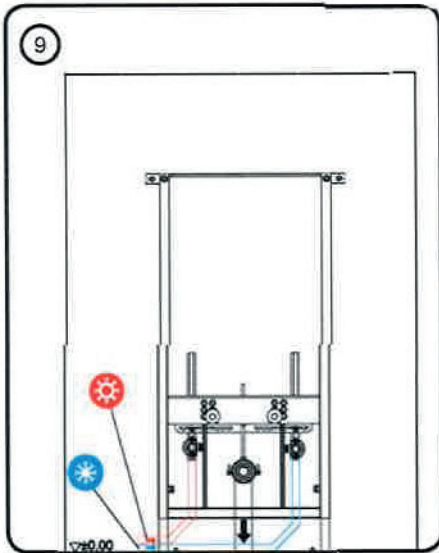

F2-0053

M130094 REV 5 09/02/2019